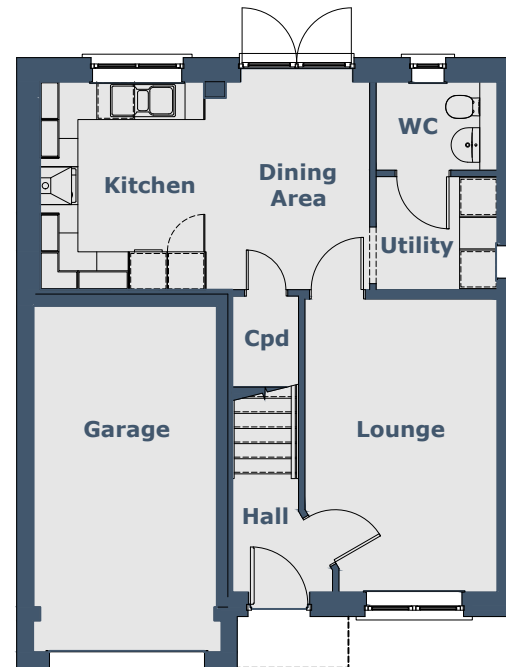

BUIE 4 Bedroom Detached Villa

Room Sizes

Ground Floor	Metric (mm)	Imperial (ft/in)	
Lounge	3055 x 4660	10'0" x 15'3"	Maximum sizes
Kitchen/Dining	5230 x 3300	17'1" x 10'9"	
Utility	1925 x 1795	6'3" x 5'10"	
Toilet	1925 x 1405	6'3" x 4'7"	
Garage	2905 x 5495	9'6" x 18'0"	
First Floor			
Bedroom 1	3055 x 2830	10'0" x 9'3"	Excluding door recess
En Suite	1925 x 1940	6'3" x 6'4"	
Bedroom 2	3400 x 3560	11'1" x 11'8"	Maximum sizes
Bedroom 3	2485 x 3515	8'1" x 11'6"	Maximum sizes
Bedroom 4	2280 x 3155	7'5" x 10'4"	Maximum sizes
Bathroom	2280 x 1980	7'5" x 6'5"	

N.B. Room Sizes Exclude Wardrobes

Gross Floor Area 103.19m² (1111ft²)

Ground Floor

First Floor