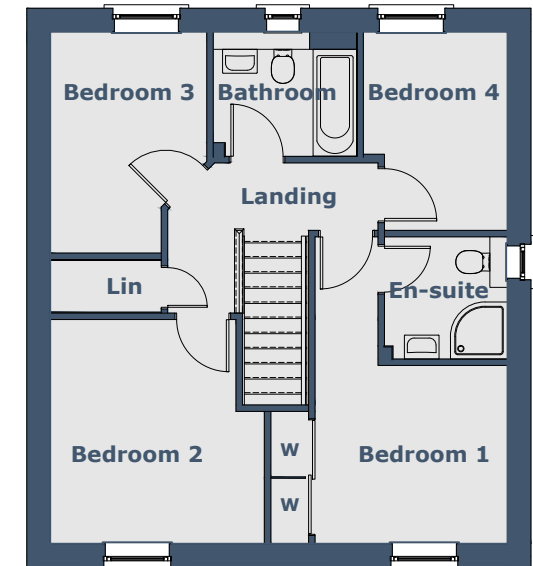

BUIE 4 Bedroom Detached Villa

Room Sizes

Ground Floor	Metric (mm)	Imperial (ft/in)	
Lounge	3055 x 4660	10'0" x 15'3"	Maximum sizes
Kitchen/Dining	5230 x 3300	17'1" x 10'9"	
Utility	1925 x 1795	6'3" x 5'10"	
Toilet	1925 x 1405	6'3" x 4'7"	
Garage	2905 x 5495	9'6" x 18'0"	
First Floor			
Bedroom 1	3055 x 2830	10'0" x 9'3"	Excluding door recess
En Suite	1925 x 1940	6'3" x 6'4"	
Bedroom 2	3400 x 3560	11'1" x 11'8"	Maximum sizes
Bedroom 3	2485 x 3515	8'1" x 11'6"	Maximum sizes
Bedroom 4	2280 x 3155	7'5" x 10'4"	Maximum sizes
Bathroom	2280 x 1980	7'5" x 6'5"	

N.B. Room Sizes Exclude Wardrobes

Gross Floor Area 103.19m² (1111ft²)

Ground Floor

First Floor