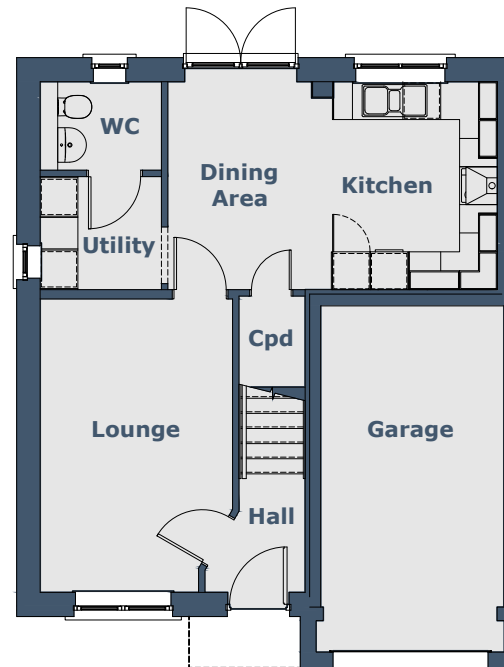

BUIE 4 Bedroom Detached Villa

Ground Floor

First Floor

Room Sizes

| Ground Floor | Metric (mm) | Imperial (ft/in) | |
|----------------|-------------|------------------|-----------------------|
| Lounge | 3055 x 4700 | 10'0" x 15'5" | Maximum sizes |
| Kitchen/Dining | 5230 x 3300 | 17'1" x 10'9" | |
| Utility | 1925 x 1795 | 6'3" x 5'10" | |
| Toilet | 1925 x 1405 | 6'3" x 4'7" | |
| Garage | 2905 x 5515 | 9'6" x 18'1" | |
| First Floor | | | |
| Bedroom 1 | 3055 x 2830 | 10'0" x 9'3" | Excluding door recess |
| En Suite | 1925 x 1940 | 6'3" x 6'4" | |
| Bedroom 2 | 3400 x 3560 | 11'1" x 11'8" | Maximum sizes |
| Bedroom 3 | 2485 x 3515 | 8'1" x 11'6" | Maximum sizes |
| Bedroom 4 | 2280 x 3155 | 7'5" x 10'4" | Maximum sizes |
| Bathroom | 2280 x 1980 | 7'5" x 6'5" | |

N.B. Room Sizes Exclude Wardrobes

Gross Floor Area 103.28m² (1112ft²)