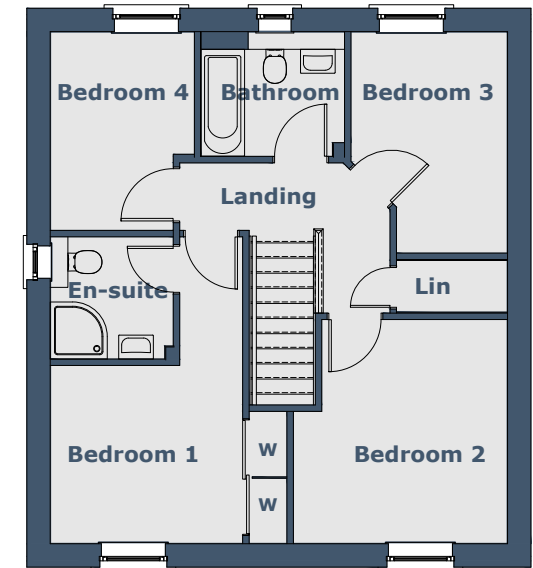

BUIE 4 Bedroom Detached Villa

Ground Floor

First Floor

Room Sizes

| Ground Floor | Metric (mm) | Imperial (ft/in) | |
|----------------|-------------|------------------|-----------------------|
| Lounge | 3055 x 4700 | 10'0" x 15'5" | Maximum sizes |
| Kitchen/Dining | 5230 x 3300 | 17'1" x 10'9" | |
| Utility | 1925 x 1795 | 6'3" x 5'10" | |
| Toilet | 1925 x 1405 | 6'3" x 4'7" | |
| Garage | 2905 x 5515 | 9'6" x 18'1" | |
| First Floor | | | |
| Bedroom 1 | 3055 x 2830 | 10'0" x 9'3" | Excluding door recess |
| En Suite | 1925 x 1940 | 6'3" x 6'4" | |
| Bedroom 2 | 3400 x 3560 | 11'1" x 11'8" | Maximum sizes |
| Bedroom 3 | 2485 x 3515 | 8'1" x 11'6" | Maximum sizes |
| Bedroom 4 | 2280 x 3155 | 7'5" x 10'4" | Maximum sizes |
| Bathroom | 2280 x 1980 | 7'5" x 6'5" | |

N.B. Room Sizes Exclude Wardrobes

Gross Floor Area 103.28m² (1112ft²)