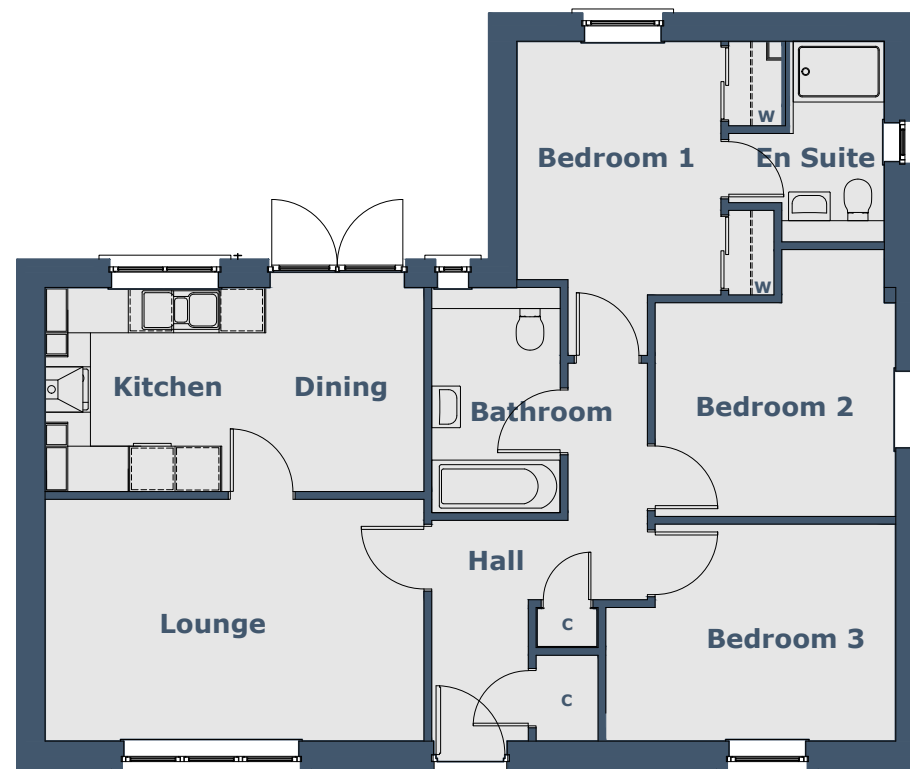

LISMORE

3 Bedroom Bungalow

Room Sizes

Ground Floor	Metric (mm)	Imperial (ft/in)	
Lounge	5010 x 3195	16'5" x 10'5"	
Kitchen/Dining	5010 x 2700	16'5" x 8'10"	
Bathroom	1700 x 2975	5'6" x 9'9"	
Bedroom 1	2700 x 3350	8'10" x 10'11"	Excludes door recess
En Suite	1355 x 2650	4'5" x 8'8"	Excludes door recess
Bedroom 2	3180 x 2825	10'5" x 9'3"	Excludes recess
Bedroom 3	3180 x 2865	10'5" x 9'4"	Excludes recess

N.B. Room Sizes Exclude Wardrobes

Gross Floor Area 83.33m² (897ft²)