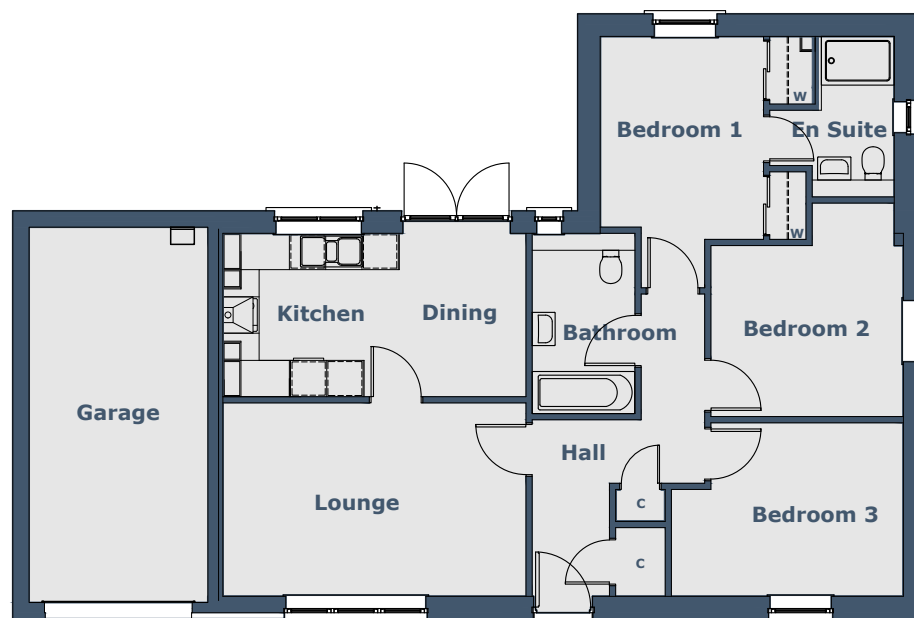

Image shows house type without attached garage

LISMORE

3 Bedroom Bungalow

Room Sizes

Ground Floor	Metric (mm)	Imperial (ft/in)	
Lounge	5010 x 3195	16'5" x 10'5"	
Kitchen/Dining	5010 x 2700	16'5" x 8'10"	
Bathroom	1700 x 2975	5'6" x 9'9"	
Bedroom 1	2700 x 3350	8'10" x 10'11"	Excludes door recess
En Suite	1355 x 2650	4'5" x 8'8"	Excludes door recess
Bedroom 2	3180 x 2825	10'5" x 9'3"	Excludes recess
Bedroom 3	3180 x 2865	10'5" x 9'4"	Excludes recess
Garage	2955 x 6205	9'8" x 20'4"	

N.B. Room Sizes Exclude Wardrobes

Gross Floor Area 83.33m² (897ft²)