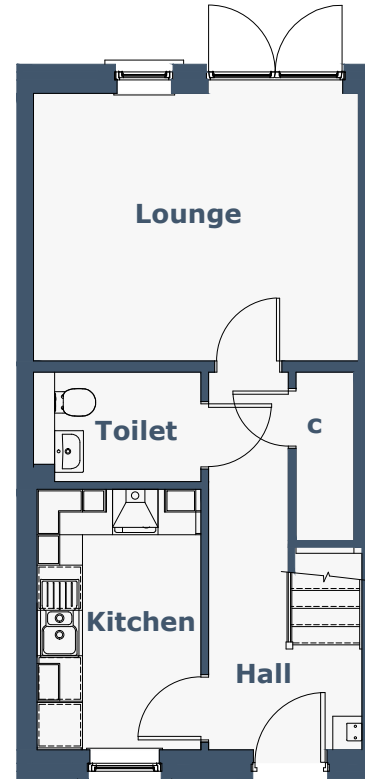

ETIVE 2 Bedroom Terraced Villa

Room Sizes

Ground Floor

Lounge	4295 x 3542	(14'1" x 11'6")	Maximum sizes
Kitchen	2168 x 3426	(7'1" x 11'2")	
Toilet	2213 x 1469	(7'2" x 4'8")	

First Floor

Master Bedroom	3593 x 3166	(11' 7" x 10'4")
Bedroom 2	4295 x 2850	(14'1" x 9'4")
Bathroom	1996 x 2266	(6'6" x 7'5")

N.B. Room Sizes Exclude Wardrobes

Gross Floor Area 74.67 Sq M 803 Sq Ft

Ground Floor

First Floor