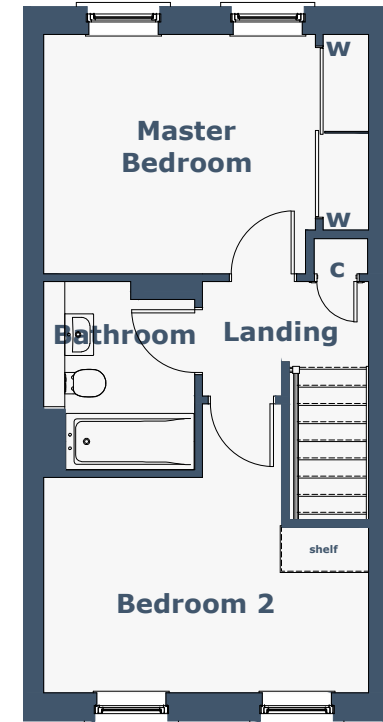

ETIVE 2 Bedroom Terraced Villa

Room Sizes

Ground Floor

Lounge	4295 x 3542	(14'1" x 11'6")	Maximum sizes
Kitchen	2168 x 3426	(7'1" x 11'2")	
Toilet	2213 x 1469	(7'2" x 4'8")	

First Floor

Master Bedroom	3593 x 3166	(11' 7" x 10'4")
Bedroom 2	4295 x 2850	(14'1" x 9'4")
Bathroom	1996 x 2266	(6'6" x 7'5")

N.B. Room Sizes Exclude Wardrobes

Gross Floor Area 74.67 Sq M 803 Sq Ft

Ground Floor

First Floor