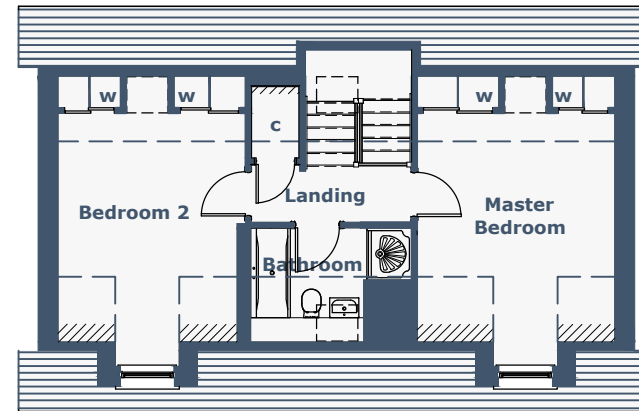

# CRERAN

3 Bedroom Detached Villa

**First Floor**

 Denotes Floor Area with less than 1.5m clear height. Room sizes exclude hatched areas

**Ground Floor**

## Room Sizes

Lounge	3737 x 3509	(12'2" x 11'5")	
Kitchen	3078 x 2728	(10'0" x 8'9")	
Dining / Sitting	4560 x 3294	(14'9" x 10'8")	Maximum Sizes
Toilet	1380 x 1933	(4'5" x 6'3")	
Bedroom 3	3670 x 2411	(12'0" x 7'9")	Excluding Door Recess
Master Bedroom	3737 x 3989	(12'2" x 13'0")	Excluding Window Recess
Bathroom	3039 x 1700	(9'9" x 5'5")	Maximum Sizes
Bedroom 2	3387 x 3989	(11'1" x 13'0")	Excluding Window Recess

N.B. Room Sizes Exclude Wardrobes

**Gross Floor Area 118.28 Sq M 1267 Sq Ft**