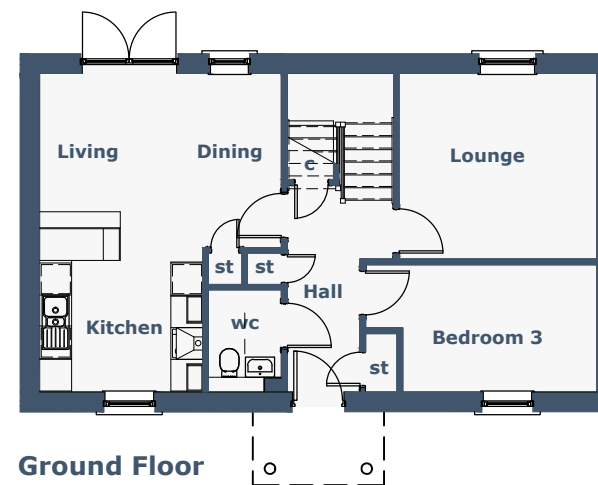

# CRERAN

3 Bedroom Detached Villa

**First Floor**

 Denotes Floor Area with less than 1.5m clear height. Room sizes exclude hatched areas

**Ground Floor**

## Room Sizes

Lounge	3737 x 3509	(12'2" x 11'5")	
Kitchen	3078 x 2728	(10'0" x 8'9")	
Dining / Sitting	4560 x 3294	(14'9" x 10'8")	Maximum Sizes
Toilet	1380 x 1933	(4'5" x 6'3")	
Bedroom 3	3670 x 2411	(12'0" x 7'9")	Excluding Door Recess
Master Bedroom	3737 x 3989	(12'2" x 13'0")	Excluding Window Recess
Bathroom	3039 x 1700	(9'9" x 5'5")	Maximum Sizes
Bedroom 2	3387 x 3989	(11'1" x 13'0")	Excluding Window Recess

N.B. Room Sizes Exclude Wardrobes

**Gross Floor Area 118.28 Sq M 1267 Sq Ft**