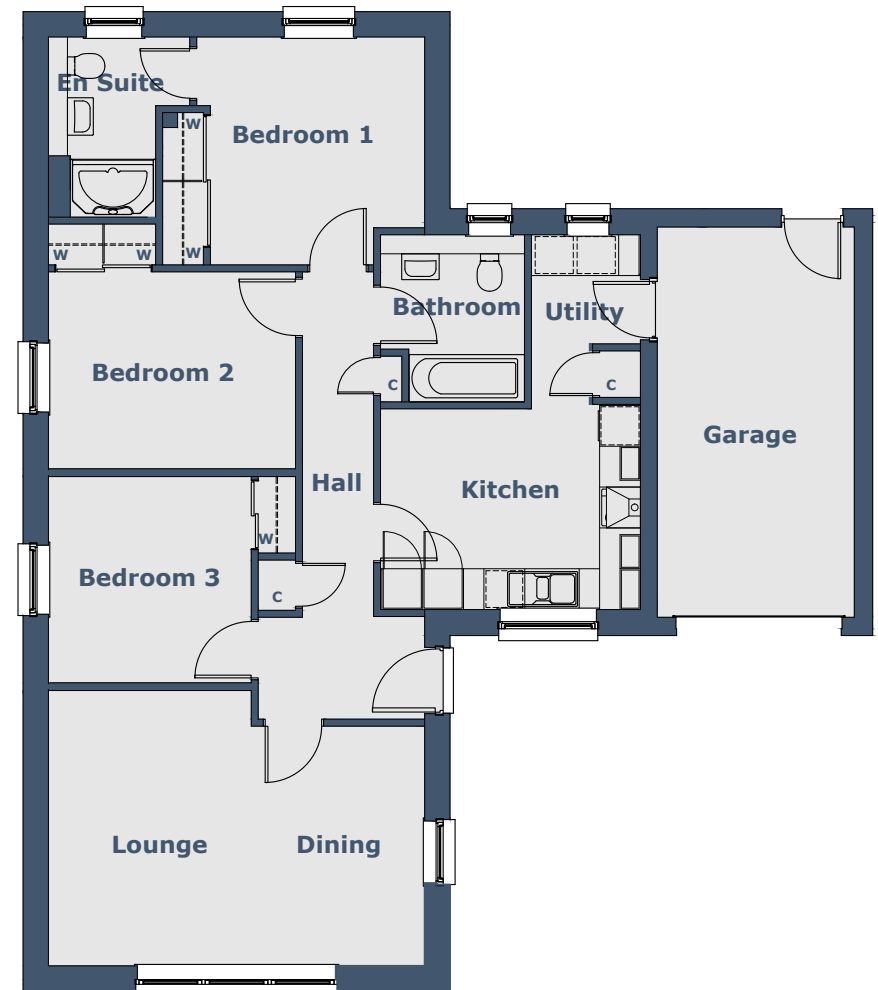

# KERRAN

3 Bedroom Bungalow

## Room Sizes

Ground Floor	Metric (mm)	Imperial (ft/in)	
Lounge/Dining	5530 x 4046	18'1" x 13'3"	Maximum Sizes
Kitchen	3820 x 2950	12'6" x 9'8"	
Utility	1602 x 2390	5'3" x 7'10"	Maximum Sizes
Bathroom	2116 x 2471	6'11" x 8'1"	
Bedroom 1	3150 x 3350	10'4" x 10'11"	Maximum Sizes
En Suite	1535 x 1749	5'0" x 5'8"	Plus Shower Recess
Bedroom 2	3631 x 2895	11'10" x 9'5"	
Bedroom 3	2981 x 3032	9'9" x 9'11"	
Garage	2896 x 5736	9'6" x 18'9"	

N.B. Room Sizes Exclude Wardrobes

**Gross Floor Area 92.95m<sup>2</sup> (1001ft<sup>2</sup>)**