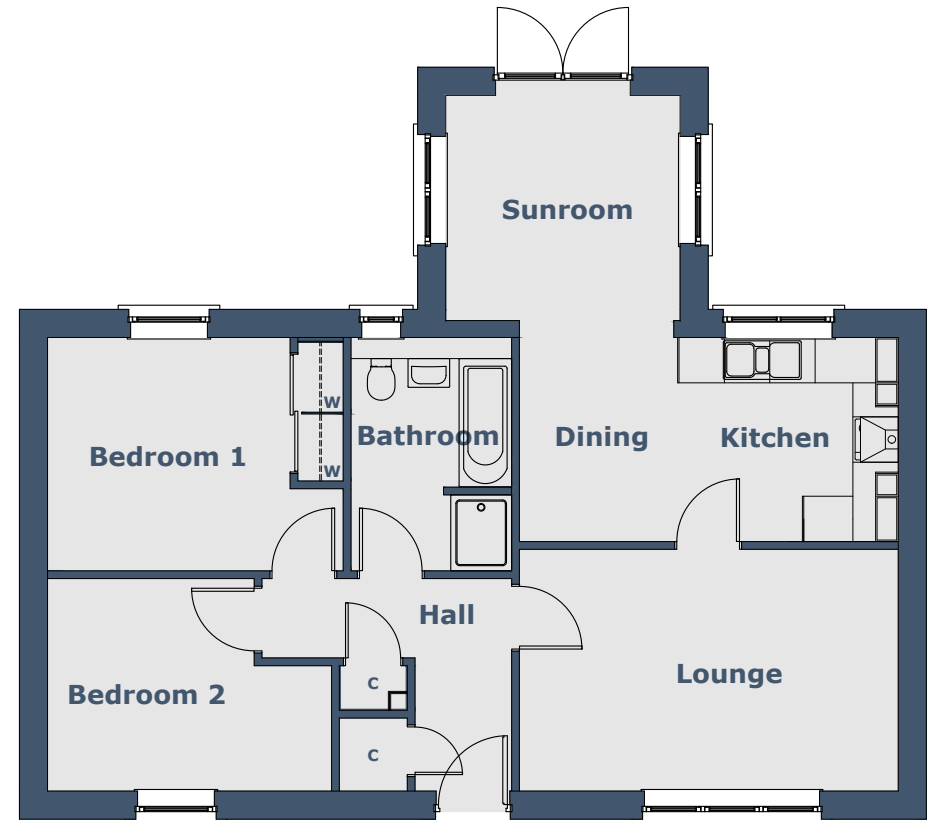

ARDWALL WITH SUNROOM

2 Bedroom Bungalow

Room Sizes

Ground Floor	Metric (mm)	Imperial (ft/in)	
Lounge	5010 x 3195	16'5" x 10'5"	
Kitchen/Dining	5010 x 2700	16'5" x 8'10"	
Bathroom	2125 x 3075	6'11" x 10'1"	
Bedroom 1	3210 x 3085	10'6" x 10'1"	Excludes Door Recess
Bedroom 2	3755 x 2820	12'3" x 9'3"	Maximum Sizes
Sunroom	3100 x 2979	10'2" x 9'9"	

N.B. Room Sizes Exclude Wardrobes

Gross Floor Area 77.43m² (833ft²)