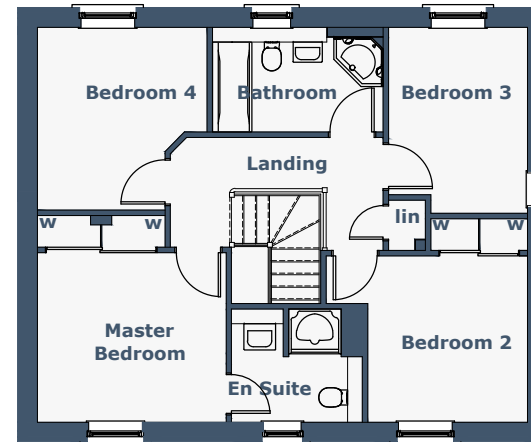

First Floor