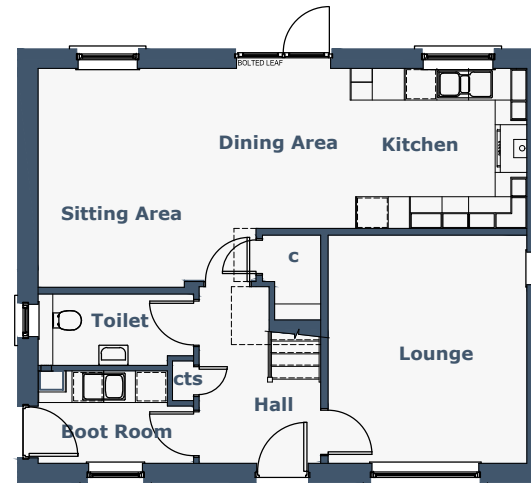

# MELFORT

4 Bedroom Detached Villa

**First Floor**

**Ground Floor**

## Room Sizes

Lounge	3757 x 4307	(12'3" x 14'1")	
Kitchen/Dining	5118 x 3025	(16'9" x 9'11")	
Sitting Area	4117 x 4135	(13'6" x 13'6")	Maximum Sizes
Boot Room	2952 x 1747	(9'8" x 5'8")	Maximum Sizes
Toilet	2952 x 1348	(9'8" x 4'5")	Maximum Sizes
Master Bedroom	3566 x 3200	(11'8" x 10'5")	
En Suite	2470 x 2140	(8'1" x 7'0")	Maximum Sizes
Bedroom 2	3017 x 3142	(9'10" x 10'3")	
Bedroom 3	2625 x 3511	(8'7" x 11'6")	Maximum Sizes
Bedroom 4	3204 x 3453	(10'6" x 11'3")	Maximum Sizes
Bathroom	3224 x 1980	(10'6" x 6'5")	

N.B. Room Sizes Exclude Wardrobes

**Gross Floor Area 137.13 Sq M 1476 Sq Ft**