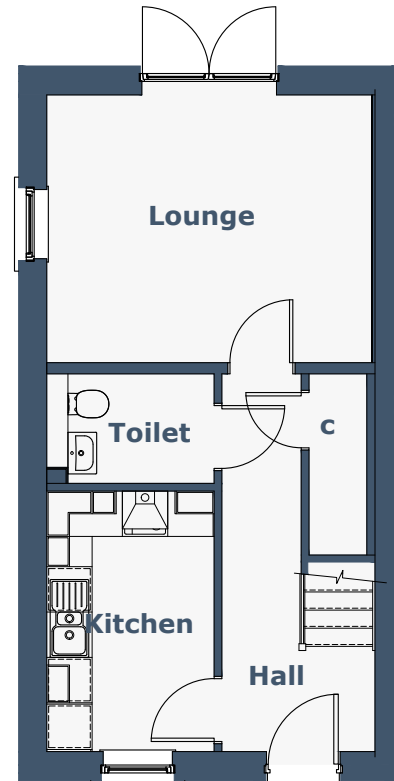

ETIVE 2 Bedroom End-Terraced Villa

Room Sizes

Ground Floor	Metric (mm)	Imperial (ft/in)
Lounge	4295 x 3542	14'1" x 11'7"
Kitchen	2213 x 3445	7'3" x 11'3"
Toilet	2213 x 1449	7'3" x 4'9"
First Floor		
Master Bedroom	3638 x 3166	11'11" x 10'4"
Bedroom 2	4340 x 2850	14'2" x 9'4"
Bathroom	2041 x 2266	6'8" x 7'5"

N.B. Room Sizes Exclude Wardrobes

Gross Floor Area 75.48m² (812ft²)

Ground Floor

First Floor