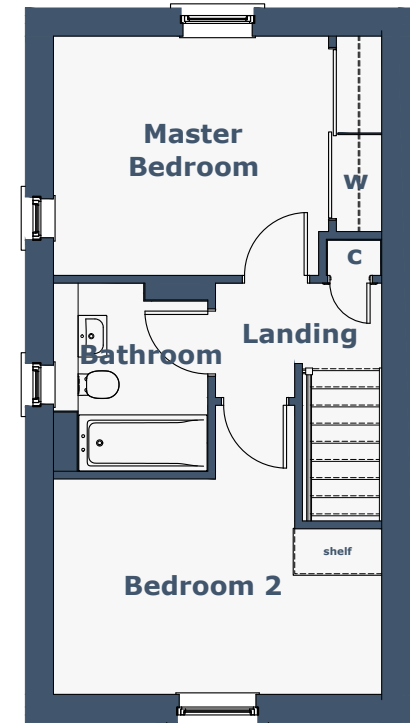

ETIVE 2 Bedroom End-Terraced Villa

Room Sizes

Ground Floor	Metric (mm)	Imperial (ft/in)
Lounge	4295 x 3542	14'1" x 11'7"
Kitchen	2213 x 3445	7'3" x 11'3"
Toilet	2213 x 1449	7'3" x 4'9"
First Floor		
Master Bedroom	3638 x 3166	11'11" x 10'4"
Bedroom 2	4340 x 2850	14'2" x 9'4"
Bathroom	2041 x 2266	6'8" x 7'5"

N.B. Room Sizes Exclude Wardrobes

Gross Floor Area 75.48m² (812ft²)

Ground Floor

First Floor