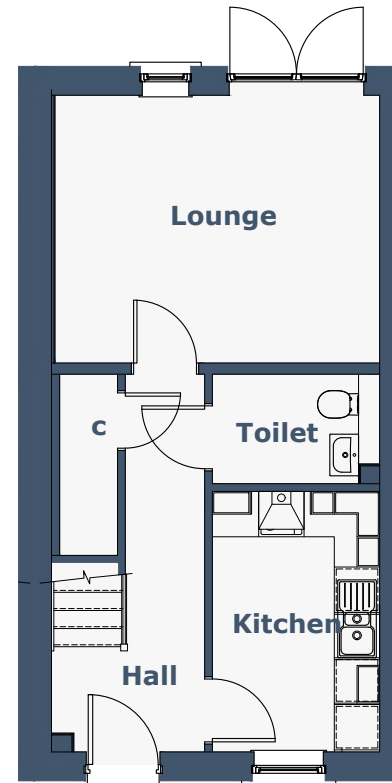

ETIVE 2 Bedroom End-Terraced Villa

Room Sizes

Ground Floor	Metric (mm)	Imperial (ft/in)
Lounge	4315 x 3542	14'1" x 11'7"
Kitchen	2188 x 3445	7'2" x 11'3"
Toilet	2188 x 1449	7'2" x 4'9"
First Floor		
Master Bedroom	3677 x 3166	12'0" x 10'4"
Bedroom 2	4379 x 2850	14'4" x 9'4"
Bathroom	2041 x 2266	6'8" x 7'5"

N.B. Room Sizes Exclude Wardrobes

Gross Floor Area 75.6m² (814ft²)

Ground Floor

First Floor