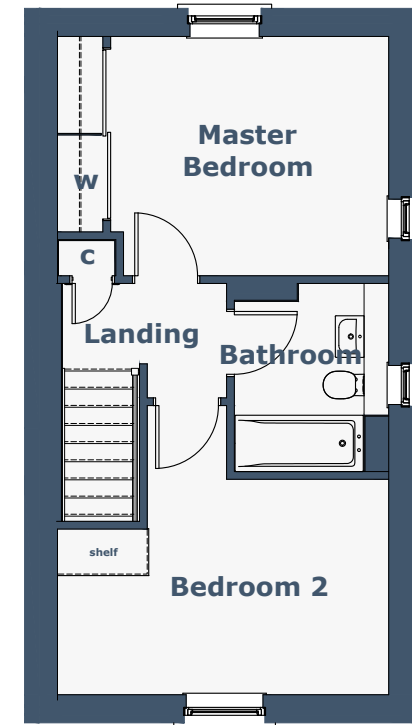

ETIVE 2 Bedroom End-Terraced Villa

Room Sizes

Ground Floor	Metric (mm)	Imperial (ft/in)
Lounge	4315 x 3542	14'1" x 11'7"
Kitchen	2188 x 3445	7'2" x 11'3"
Toilet	2188 x 1449	7'2" x 4'9"
First Floor		
Master Bedroom	3677 x 3166	12'0" x 10'4"
Bedroom 2	4379 x 2850	14'4" x 9'4"
Bathroom	2041 x 2266	6'8" x 7'5"

N.B. Room Sizes Exclude Wardrobes

Gross Floor Area 75.6m² (814ft²)

Ground Floor

First Floor