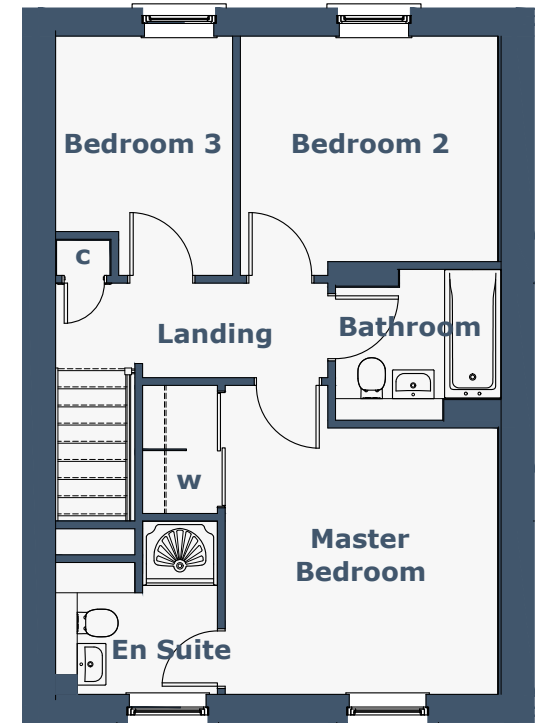

ETIVE 3 Bedroom Mid-Terraced Villa

Room Sizes

Ground Floor	Metric (mm)	Imperial (ft/in)
Lounge	4295 x 3542	14'1" x 11'7"
Kitchen	2213 x 3445	7'3" x 11'3"
Toilet	2213 x 1449	7'3" x 4'9"
First Floor		
Master Bedroom	3604 x 3525	11'9" x 11'6"
Bedroom 2	3403 x 2983	11'1" x 9'9"
Bedroom 3	2341 x 3166	7'8" x 10'4"
Bathroom	2189 x 1995	7'2" x 6'6"
En Suite	2140 x 2291	7'0" x 7'6"

N.B. Room Sizes Exclude Wardrobes

Gross Floor Area 88.59m² (954ft²)

Ground Floor

First Floor