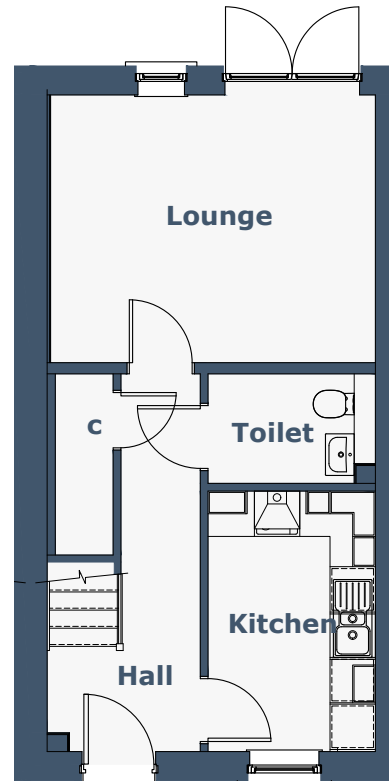

ETIVE 3 Bedroom Mid-Terraced Villa

Room Sizes

Ground Floor	Metric (mm)	Imperial (ft/in)
Lounge	4295 x 3542	14'1" x 11'7"
Kitchen	2213 x 3445	7'3" x 11'3"
Toilet	2213 x 1449	7'3" x 4'9"
First Floor		
Master Bedroom	3604 x 3525	11'9" x 11'6"
Bedroom 2	3403 x 2983	11'1" x 9'9"
Bedroom 3	2341 x 3166	7'8" x 10'4"
Bathroom	2189 x 1995	7'2" x 6'6"
En Suite	2140 x 2291	7'0" x 7'6"

N.B. Room Sizes Exclude Wardrobes

Gross Floor Area 88.59m² (954ft²)

Ground Floor

First Floor