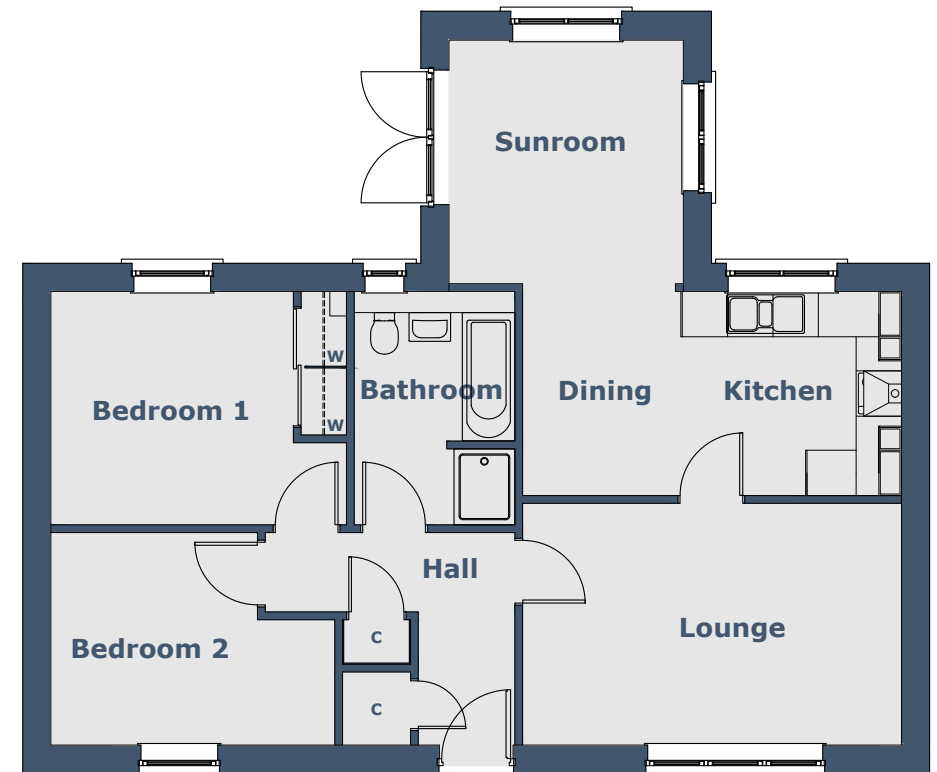

ARDWALL WITH SUNROOM

2 Bedroom Bungalow

Room Sizes

Ground Floor	Metric (mm)	Imperial (ft/in)	
Lounge	5010 x 3195	16'5" x 10'5"	
Kitchen/Dining	5010 x 2700	16'5" x 8'10"	
Bathroom	2125 x 3075	6'11" x 10'1"	
Bedroom 1	3210 x 3085	10'6" x 10'1"	<i>Excludes Door Recess</i>
Bedroom 2	3755 x 2820	12'3" x 9'3"	<i>Maximum Sizes</i>
Sunroom	3100 x 3230	10'2" x 10'7"	

N.B. Room Sizes Exclude Wardrobes

Gross Floor Area 77.84m² (838ft²)