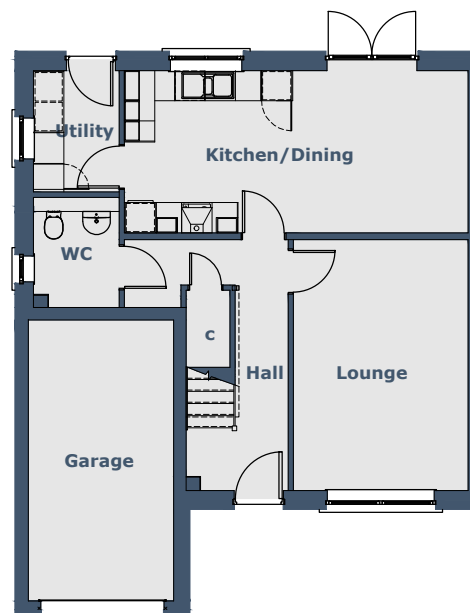

LOYAL *5 Bedroom Detached Villa*

Room Sizes

Ground Floor	Metric (mm)	Imperial (ft/in)	
Lounge	3465 x 4990	11'4" x 16'4"	
Kitchen/Dining	6815 x 3215	22'4" x 10'6"	
Utility	1700 x 2405	5'6" x 7'10"	
Toilet	1700 x 2180	5'6" x 7'1"	
Garage	2880 x 5575	9'5" x 18'3"	
First Floor			
Master Bedroom	3850 x 4440	12'7" x 14'6"	<i>Maximum sizes</i>
En Suite	1905 x 1680	6'3" x 5'6"	<i>Excluding shower recess</i>
Bedroom 2	2730 x 3300	8'11" x 10'9"	
Bedroom 3	2900 x 3685	9'6" x 12'1"	<i>Maximum sizes</i>
Bedroom 4	3685 x 3330	12'1" x 10'11"	<i>Maximum sizes</i>
Bedroom 5	2180 x 2985	7'1" x 9'9"	
Bathroom	2375 x 1700	7'9" x 5'6"	<i>Excluding shower recess</i>

N.B. Room Sizes Exclude Wardrobes

Gross Floor Area 138.43m² (1490ft²)

GROUND FLOOR

FIRST FLOOR