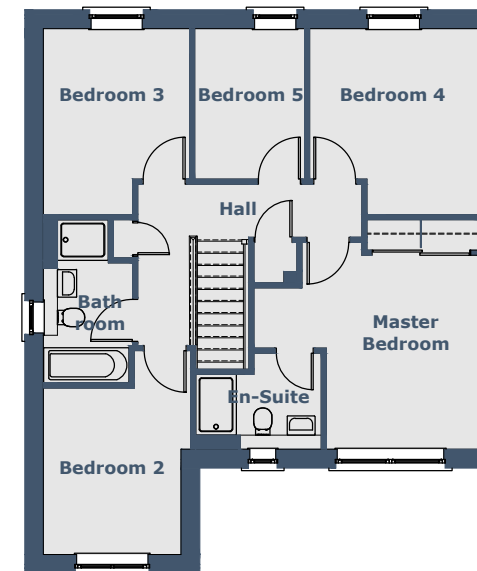

LOYAL *5 Bedroom Detached Villa*

Room Sizes

Ground Floor	Metric (mm)	Imperial (ft/in)	
Lounge	3465 x 4990	11'4" x 16'4"	
Kitchen/Dining	6815 x 3215	22'4" x 10'6"	
Utility	1700 x 2405	5'6" x 7'10"	
Toilet	1700 x 2180	5'6" x 7'1"	
Garage	2880 x 5575	9'5" x 18'3"	
First Floor			
Master Bedroom	3850 x 4440	12'7" x 14'6"	<i>Maximum sizes</i>
En Suite	1905 x 1680	6'3" x 5'6"	<i>Excluding shower recess</i>
Bedroom 2	2730 x 3300	8'11" x 10'9"	
Bedroom 3	2900 x 3685	9'6" x 12'1"	<i>Maximum sizes</i>
Bedroom 4	3685 x 3330	12'1" x 10'11"	<i>Maximum sizes</i>
Bedroom 5	2180 x 2985	7'1" x 9'9"	
Bathroom	2375 x 1700	7'9" x 5'6"	<i>Excluding shower recess</i>

N.B. Room Sizes Exclude Wardrobes

Gross Floor Area 138.43m² (1490ft²)

GROUND FLOOR

FIRST FLOOR