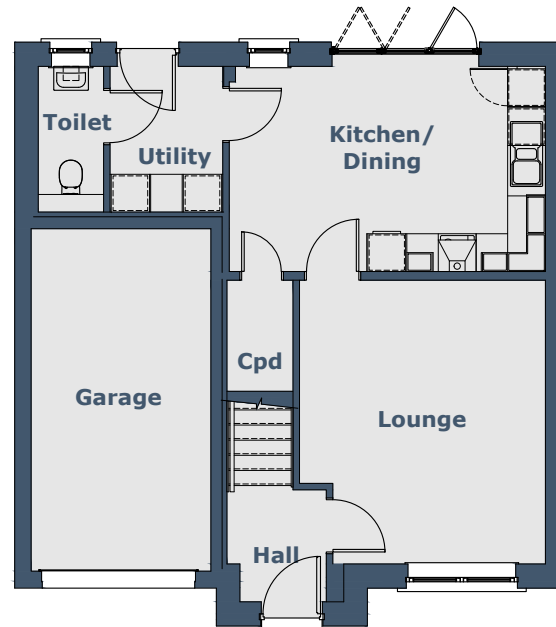

BROOM *4 Bedroom Detached Villa*

Room Sizes

Ground Floor	Metric (mm)	Imperial (ft/in)	
Lounge	3905 x 4505	12'9" x 14'9"	Maximum sizes
Kitchen/Dining	5020 x 3255	16'5" x 10'8"	
Utility	1790 x 2315	5'10" x 7'7"	
Toilet	1040 x 2315	3'4" x 7'7"	
Garage	2855 x 5435	9'4" x 17'9"	
First Floor			
Bedroom 1	2890 x 3260	9'5" x 10'8"	Excluding door recess
En Suite	2055 x 1150	6'8" x 3'9"	Excluding shower recess
Bedroom 2	2895 x 3570	9'5" x 11'8"	Maximum sizes
Bedroom 3	2795 x 4240	9'2" x 13'10"	Maximum sizes
Bedroom 4	2750 x 3855	9'0" x 12'7"	Maximum sizes
Bathroom	2300 x 2000	7'6" x 6'6"	Excluding door recess

N.B. Room Sizes Exclude Wardrobes

Gross Floor Area 112.53m² (1211ft²)

Ground Floor

First Floor