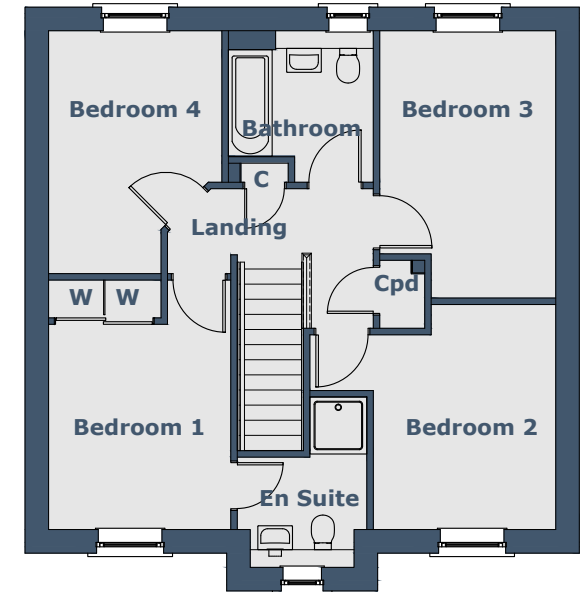

BROOM *4 Bedroom Detached Villa*

Room Sizes

Ground Floor	Metric (mm)	Imperial (ft/in)	
Lounge	3905 x 4505	12'9" x 14'9"	Maximum sizes
Kitchen/Dining	5020 x 3255	16'5" x 10'8"	
Utility	1790 x 2315	5'10" x 7'7"	
Toilet	1040 x 2315	3'4" x 7'7"	
Garage	2855 x 5435	9'4" x 17'9"	
First Floor			
Bedroom 1	2890 x 3260	9'5" x 10'8"	Excluding door recess
En Suite	2055 x 1150	6'8" x 3'9"	Excluding shower recess
Bedroom 2	2895 x 3570	9'5" x 11'8"	Maximum sizes
Bedroom 3	2795 x 4240	9'2" x 13'10"	Maximum sizes
Bedroom 4	2750 x 3855	9'0" x 12'7"	Maximum sizes
Bathroom	2300 x 2000	7'6" x 6'6"	Excluding door recess

N.B. Room Sizes Exclude Wardrobes

Gross Floor Area 112.53m² (1211ft²)

Ground Floor

First Floor