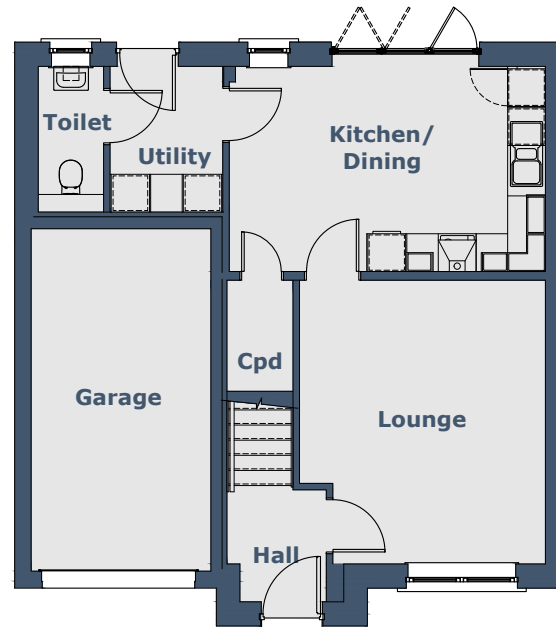

BROOM *4 Bedroom Detached Villa*

Room Sizes

| Ground Floor | Metric (mm) | Imperial (ft/in) | |
|----------------|-------------|------------------|-------------------------|
| Lounge | 3905 x 4505 | 12'9" x 14'9" | Maximum sizes |
| Kitchen/Dining | 5020 x 3255 | 16'5" x 10'8" | |
| Utility | 1790 x 2315 | 5'10" x 7'7" | |
| Toilet | 1040 x 2315 | 3'4" x 7'7" | |
| Garage | 2855 x 5435 | 9'4" x 17'9" | |
| First Floor | | | |
| Bedroom 1 | 2890 x 3260 | 9'5" x 10'8" | Excluding door recess |
| En Suite | 2055 x 1150 | 6'8" x 3'9" | Excluding shower recess |
| Bedroom 2 | 2895 x 3570 | 9'5" x 11'8" | Maximum sizes |
| Bedroom 3 | 2795 x 4240 | 9'2" x 13'10" | Maximum sizes |
| Bedroom 4 | 2750 x 3855 | 9'0" x 12'7" | Maximum sizes |
| Bathroom | 2300 x 2000 | 7'6" x 6'6" | Excluding door recess |

N.B. Room Sizes Exclude Wardrobes

Gross Floor Area 112.53m² (1211ft²)

Ground Floor

First Floor