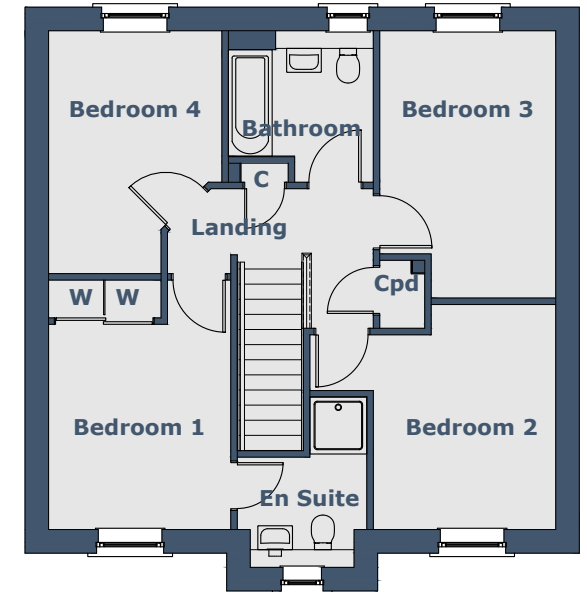

BROOM *4 Bedroom Detached Villa*

Room Sizes

| Ground Floor | Metric (mm) | Imperial (ft/in) | |
|----------------|-------------|------------------|-------------------------|
| Lounge | 3905 x 4505 | 12'9" x 14'9" | Maximum sizes |
| Kitchen/Dining | 5020 x 3255 | 16'5" x 10'8" | |
| Utility | 1790 x 2315 | 5'10" x 7'7" | |
| Toilet | 1040 x 2315 | 3'4" x 7'7" | |
| Garage | 2855 x 5435 | 9'4" x 17'9" | |
| First Floor | | | |
| Bedroom 1 | 2890 x 3260 | 9'5" x 10'8" | Excluding door recess |
| En Suite | 2055 x 1150 | 6'8" x 3'9" | Excluding shower recess |
| Bedroom 2 | 2895 x 3570 | 9'5" x 11'8" | Maximum sizes |
| Bedroom 3 | 2795 x 4240 | 9'2" x 13'10" | Maximum sizes |
| Bedroom 4 | 2750 x 3855 | 9'0" x 12'7" | Maximum sizes |
| Bathroom | 2300 x 2000 | 7'6" x 6'6" | Excluding door recess |

N.B. Room Sizes Exclude Wardrobes

Gross Floor Area 112.53m² (1211ft²)

Ground Floor

First Floor