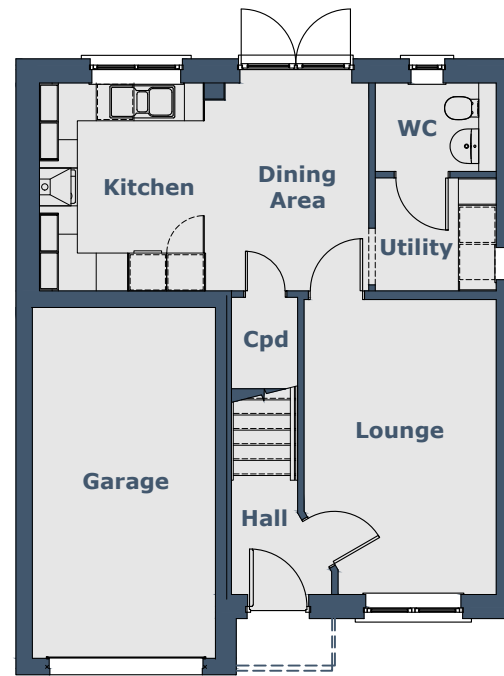

BUIE 4 Bedroom Detached Villa

Room Sizes

Ground Floor	Metric (mm)	Imperial (ft/in)	
Lounge	3050 x 4680	10'0" x 15'4"	Maximum sizes
Kitchen/Dining	5225 x 3300	17'1" x 10'9"	
Utility	1920 x 1795	6'3" x 5'10"	
Toilet	1920 x 1405	6'3" x 4'7"	
Garage	2905 x 5570	9'6" x 18'3"	
First Floor			
Bedroom 1	3505 x 2825	11'5" x 9'3"	Excl. door recess, Maximum sizes
En Suite	1965 x 1940	6'5" x 6'4"	
Bedroom 2	2945 x 3880	9'7" x 12'8"	Maximum sizes
Bedroom 3	2480 x 4090	8'1" x 13'5"	Maximum sizes
Bedroom 4	2285 x 3160	7'5" x 10'4"	Maximum sizes
Bathroom	2280 x 2045	7'5" x 6'8"	

N.B. Room Sizes Exclude Wardrobes

Gross Floor Area 105.58 (1138ft²)

Ground Floor

First Floor