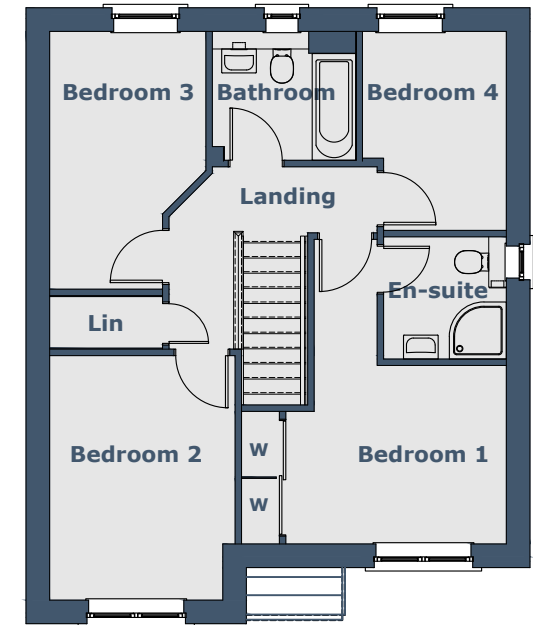

BUIE 4 Bedroom Detached Villa

Room Sizes

Ground Floor	Metric (mm)	Imperial (ft/in)	
Lounge	3050 x 4680	10'0" x 15'4"	Maximum sizes
Kitchen/Dining	5225 x 3300	17'1" x 10'9"	
Utility	1920 x 1795	6'3" x 5'10"	
Toilet	1920 x 1405	6'3" x 4'7"	
Garage	2905 x 5570	9'6" x 18'3"	
First Floor			
Bedroom 1	3505 x 2825	11'5" x 9'3"	Excl. door recess, Maximum sizes
En Suite	1965 x 1940	6'5" x 6'4"	
Bedroom 2	2945 x 3880	9'7" x 12'8"	Maximum sizes
Bedroom 3	2480 x 4090	8'1" x 13'5"	Maximum sizes
Bedroom 4	2285 x 3160	7'5" x 10'4"	Maximum sizes
Bathroom	2280 x 2045	7'5" x 6'8"	

N.B. Room Sizes Exclude Wardrobes

Gross Floor Area 105.58 (1138ft²)

Ground Floor

First Floor