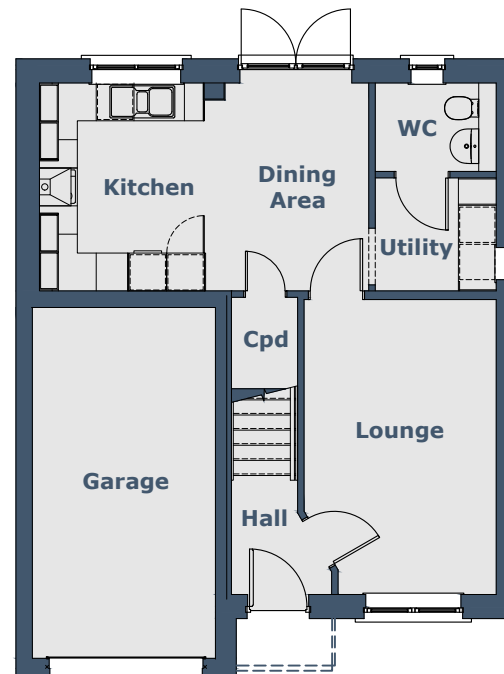

BUIE 4 Bedroom Detached Villa

Room Sizes

Ground Floor	Metric (mm)	Imperial (ft/in)	
Lounge	3050 x 4680	10'0" x 15'4"	Maximum sizes
Kitchen/Dining	5225 x 3300	17'1" x 10'9"	
Utility	1920 x 1795	6'3" x 5'10"	
Toilet	1920 x 1405	6'3" x 4'7"	
Garage	2905 x 5570	9'6" x 18'3"	
First Floor			
Bedroom 1	3505 x 2825	11'5" x 9'3"	Excl. door recess, Maximum sizes
En Suite	1965 x 1940	6'5" x 6'4"	
Bedroom 2	2945 x 3880	9'7" x 12'8"	Maximum sizes
Bedroom 3	2480 x 4090	8'1" x 13'5"	Maximum sizes
Bedroom 4	2285 x 3160	7'5" x 10'4"	Maximum sizes
Bathroom	2280 x 2045	7'5" x 6'8"	

N.B. Room Sizes Exclude Wardrobes

Gross Floor Area 105.58 (1138ft²)

Ground Floor

First Floor